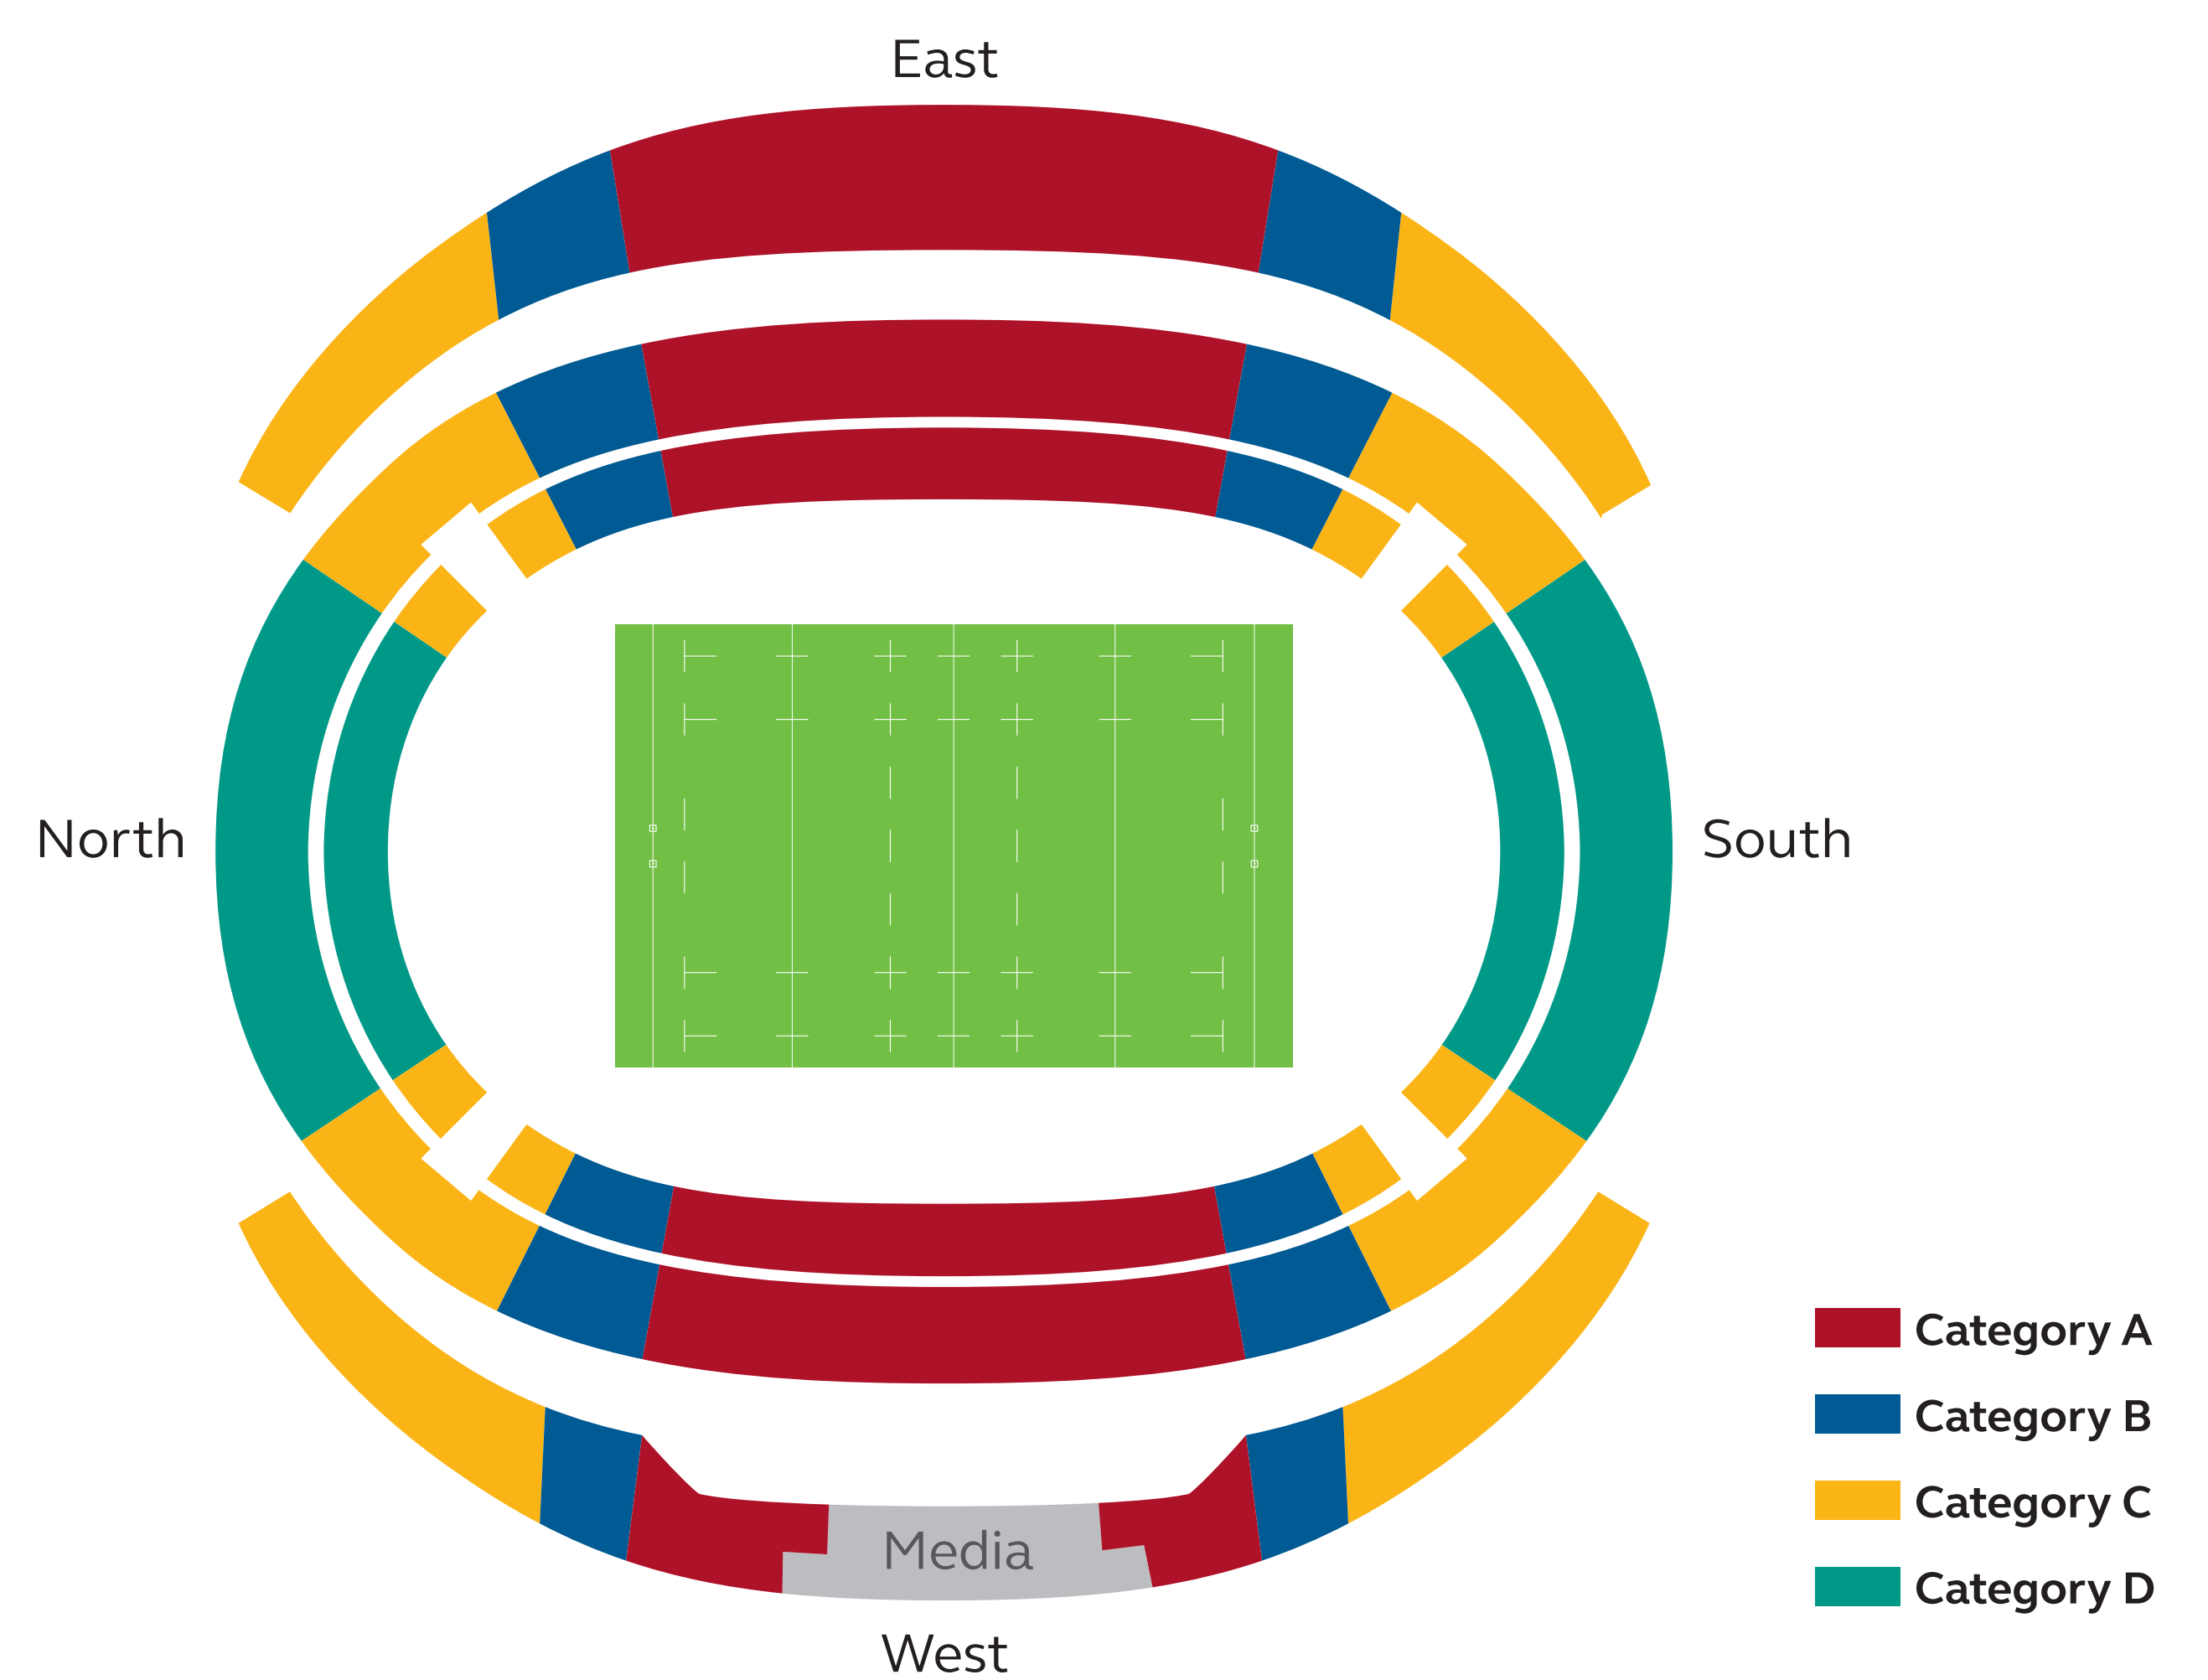

Oita Stadium

- Category A
- Category B
- Category C
- Category D