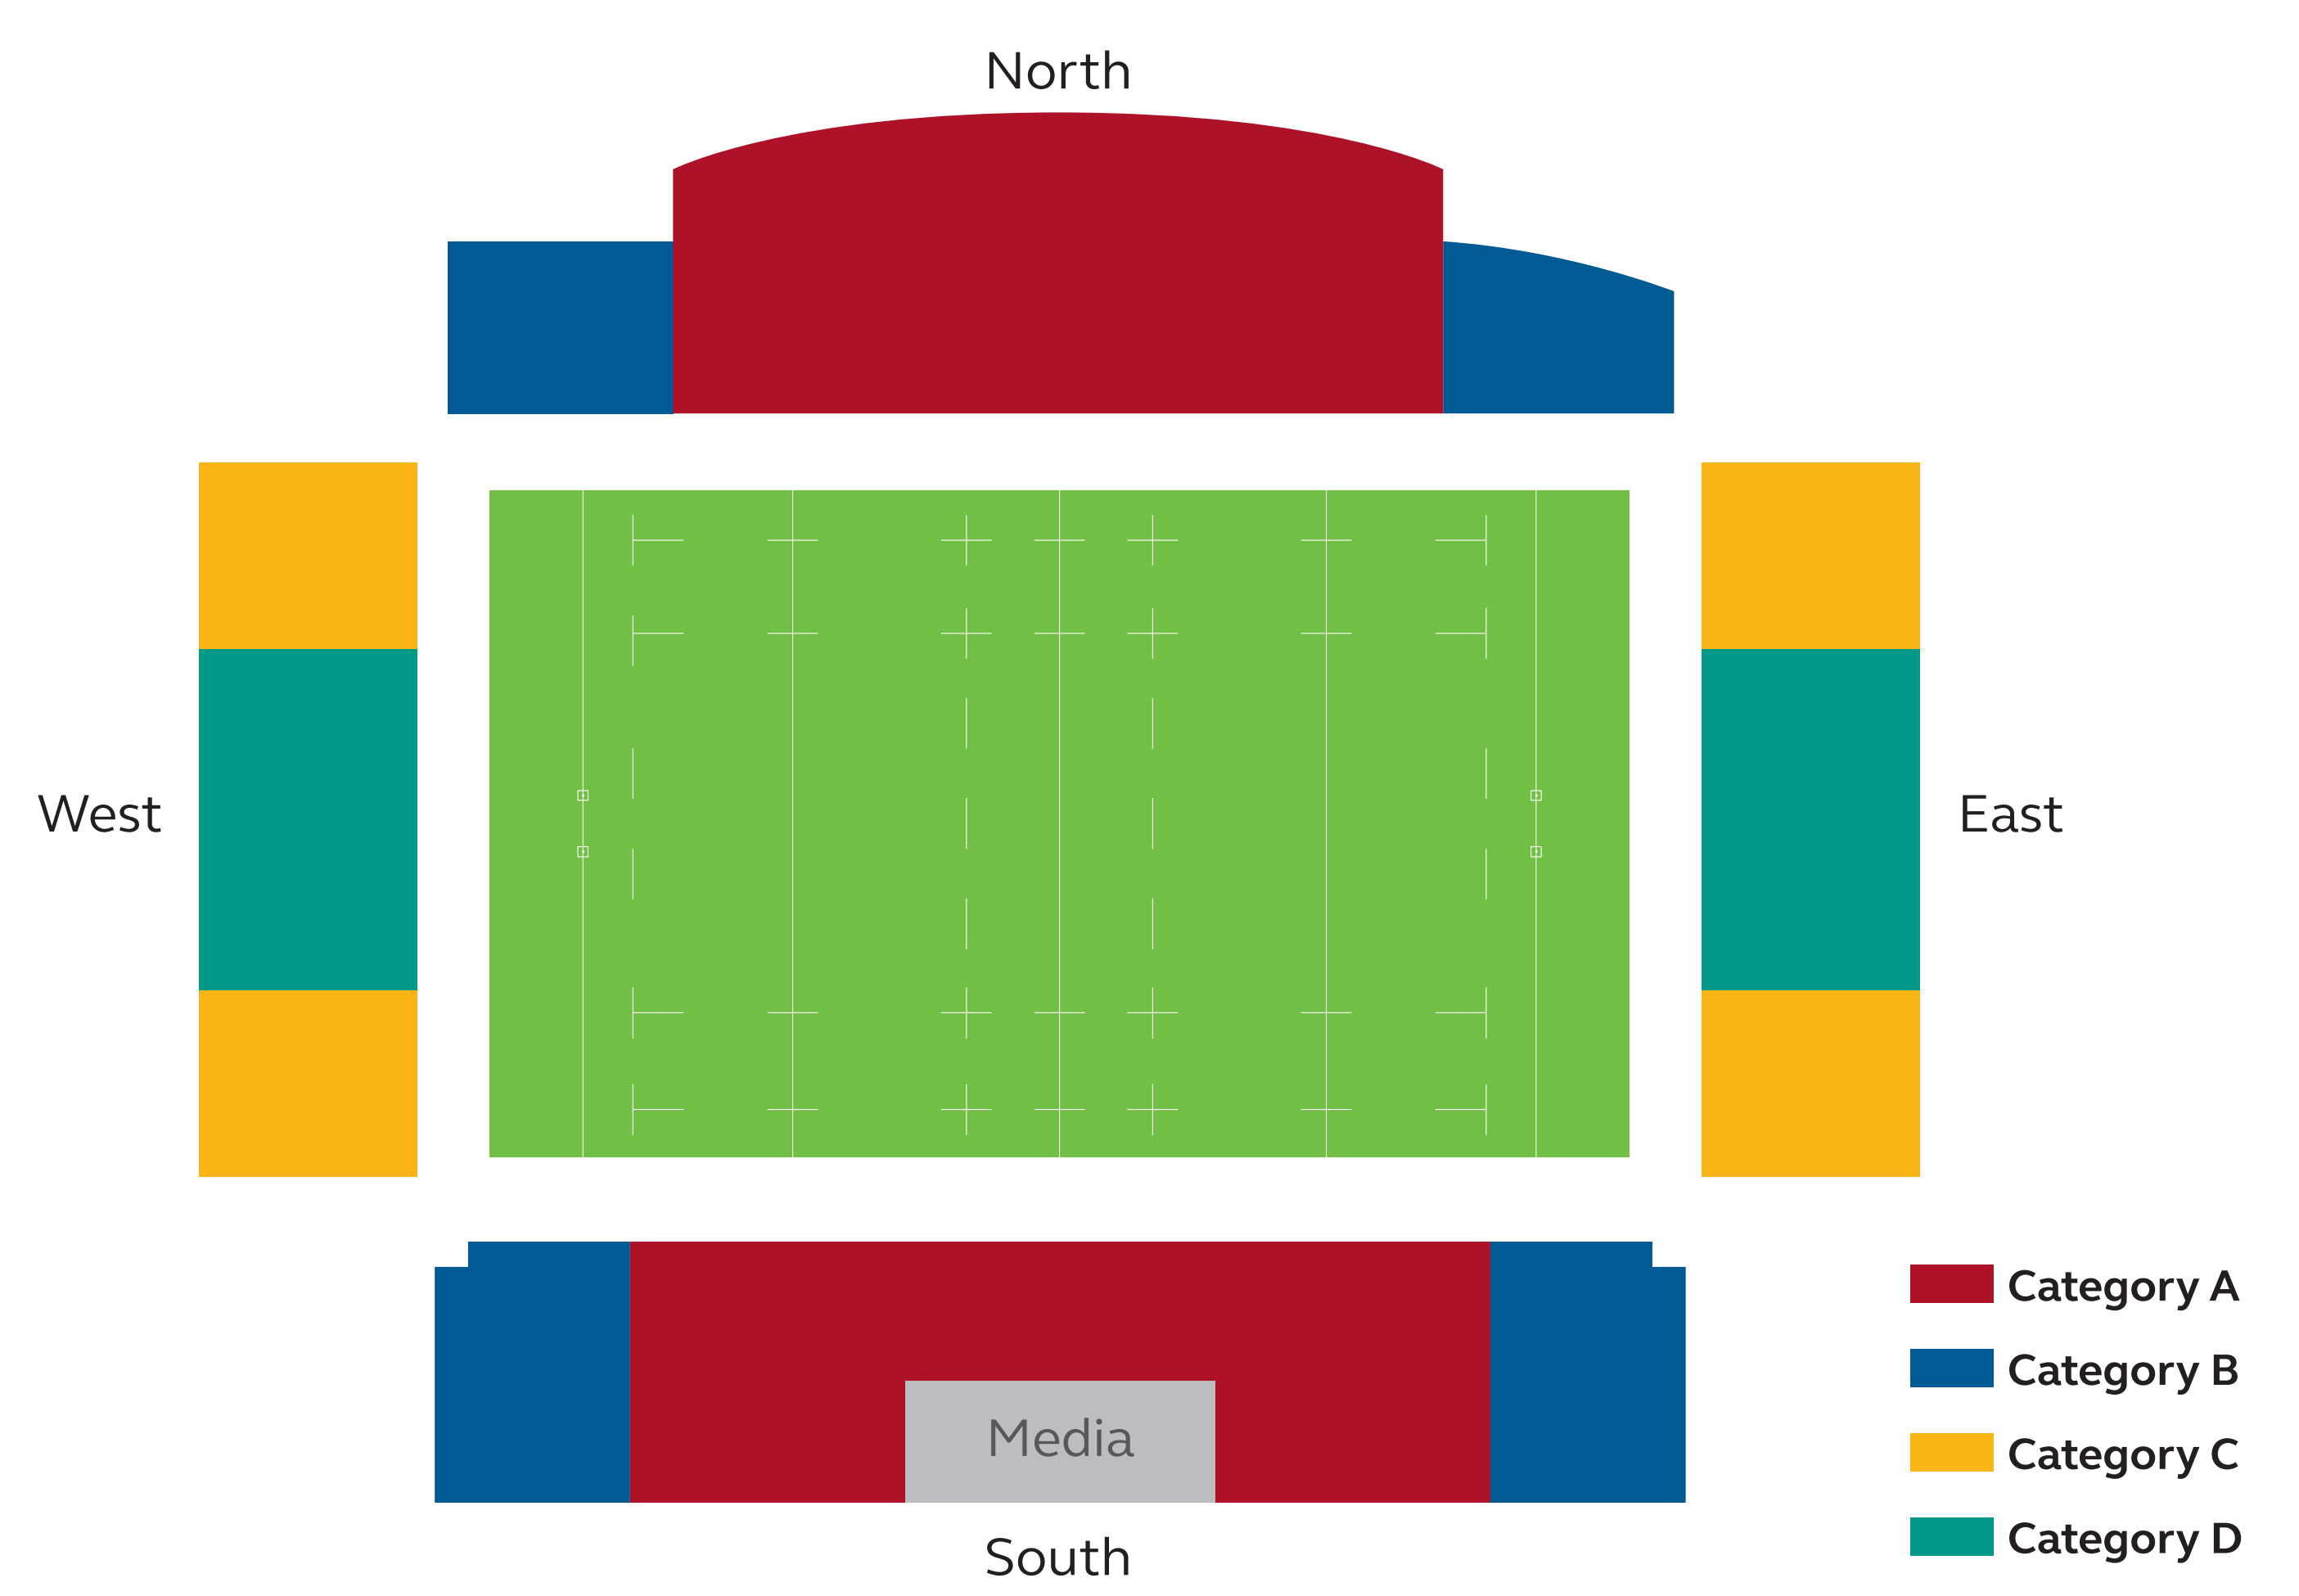

**Sapporo Dome**

**Kamaishi Recovery Memorial Stadium**

**Kumagaya Rugby Stadium**

**Tokyo Stadium**

**International Stadium Yokohama**

**Shizuoka Stadium Ecopa**

### City of Toyota Stadium

- Category A
- Category B
- Category C
- Category D

### Hanazono Rugby Stadium

- Category A
- Category B
- Category C
- Category D

### Kumamoto Stadium

- Category A
- Category B
- Category C
- Category D