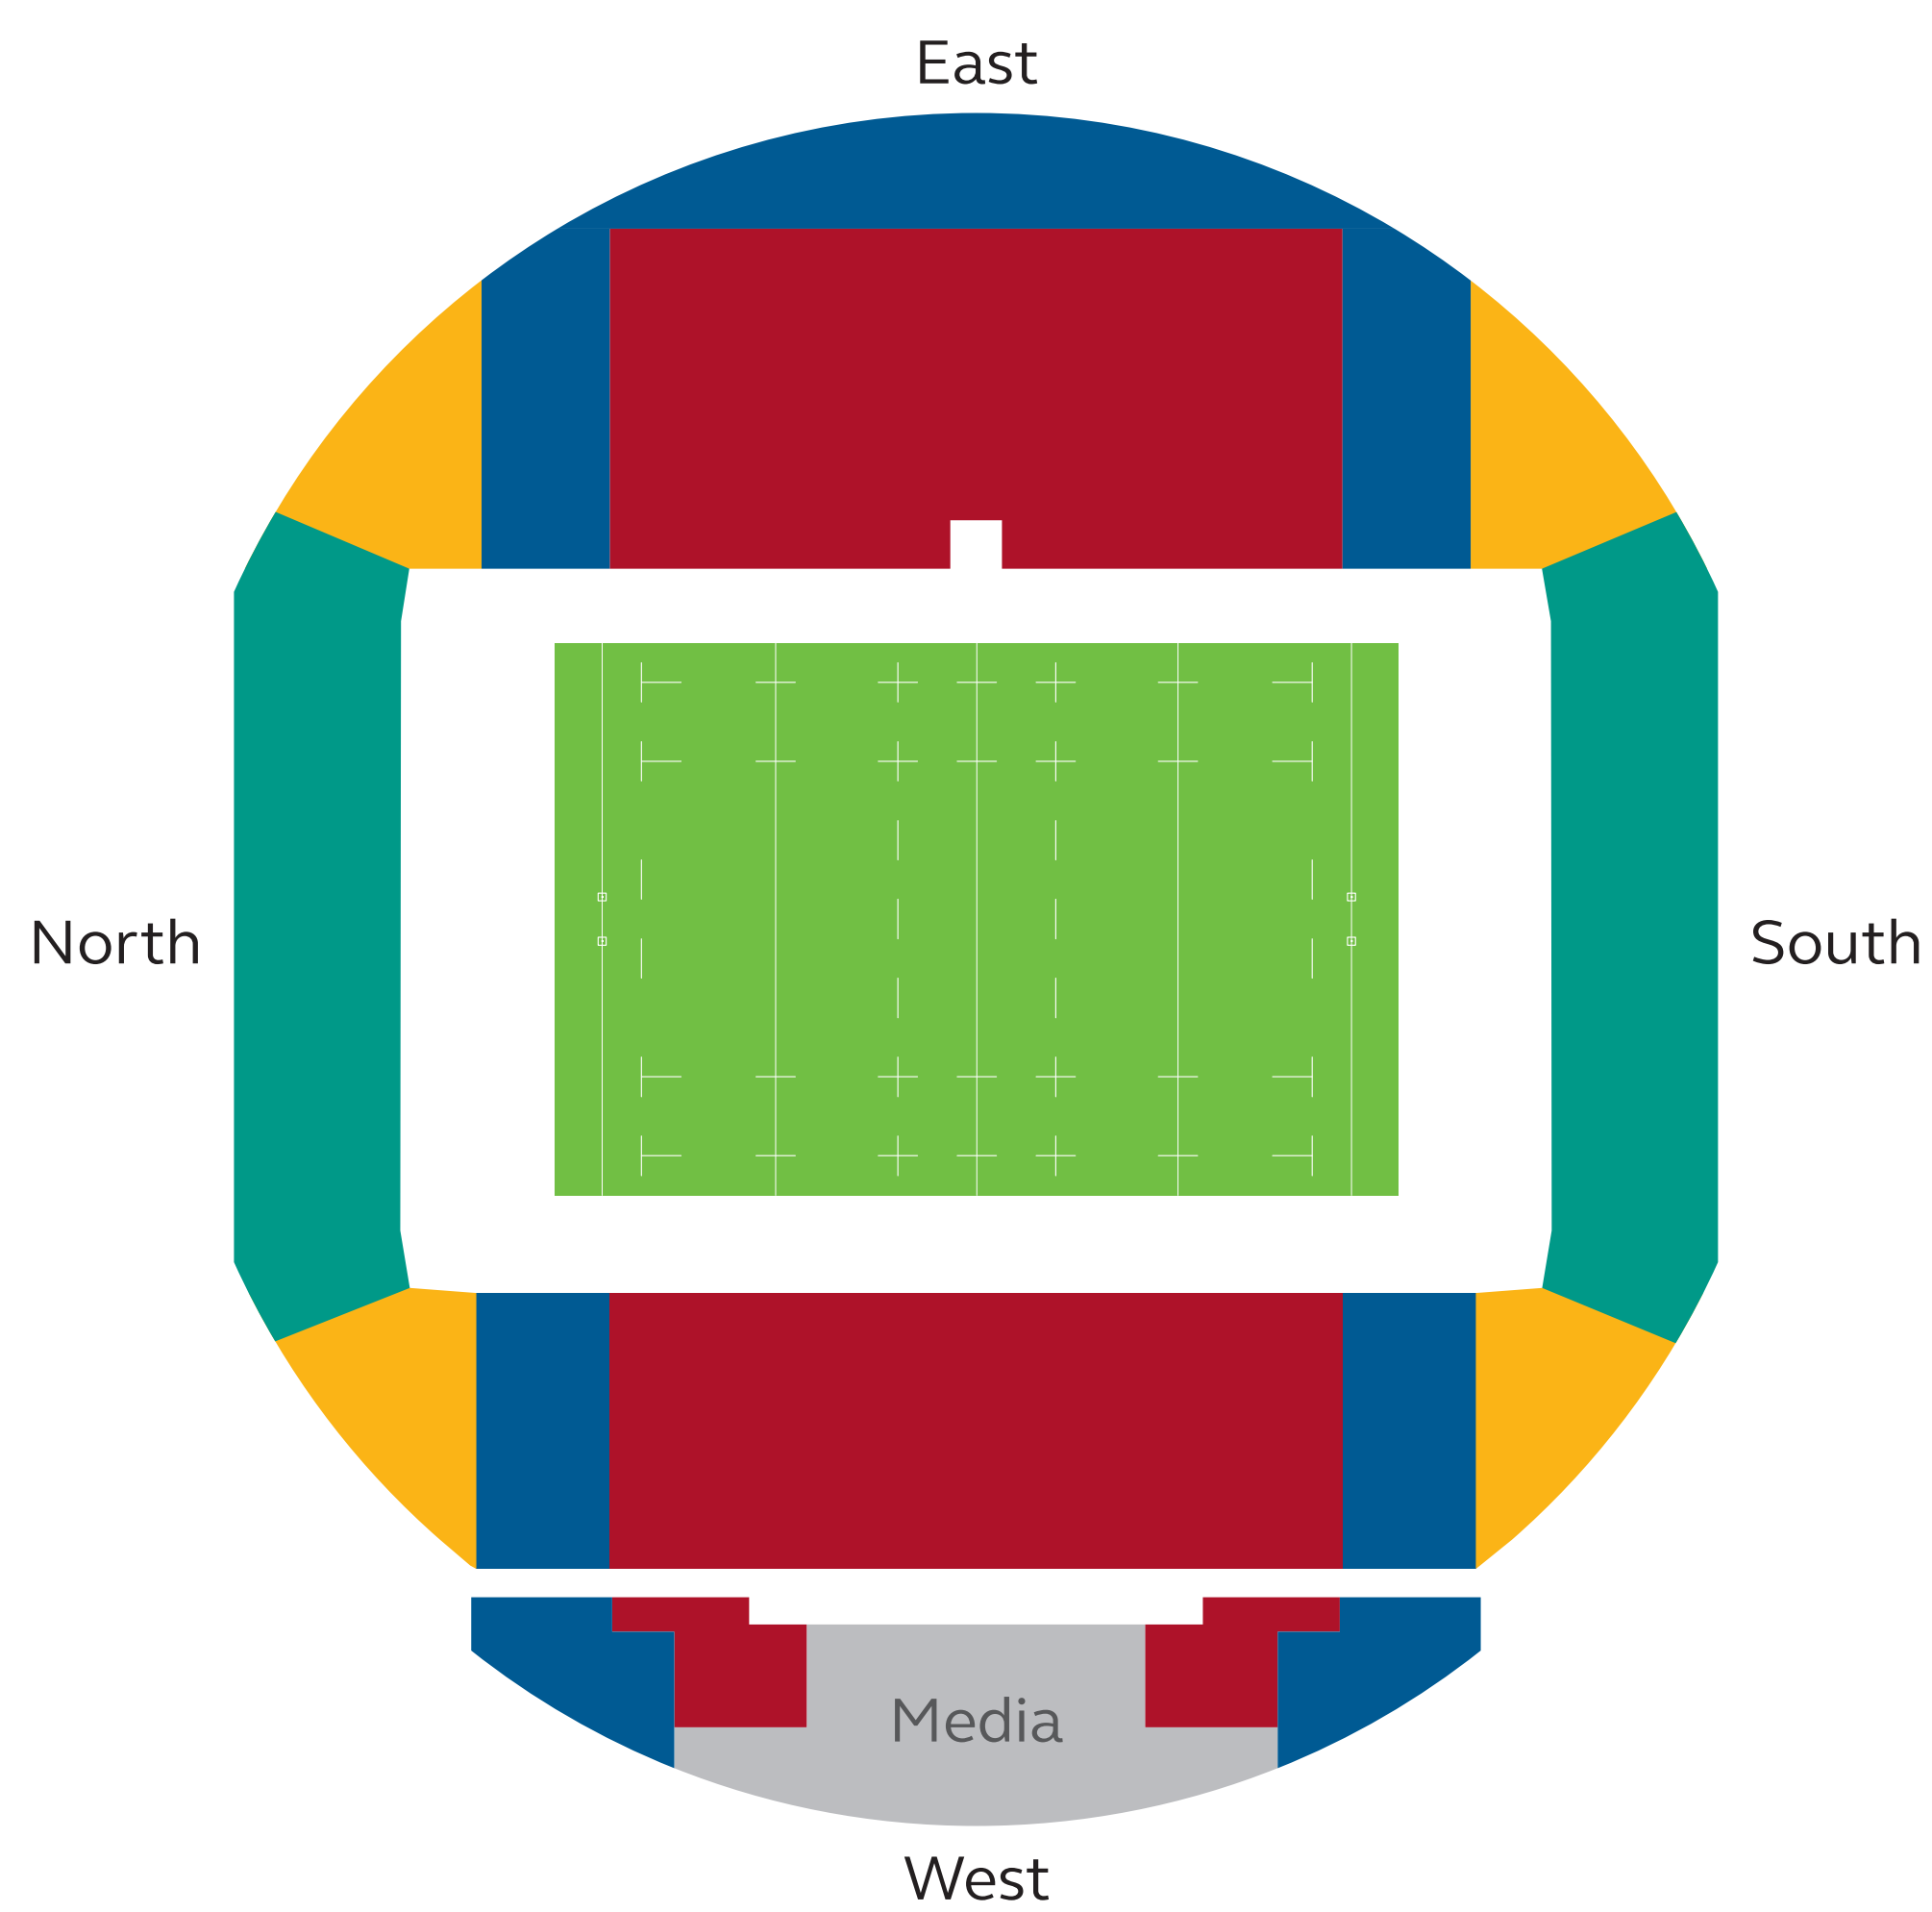

Kobe Misaki Stadium

- Category A
- Category B
- Category C
- Category D