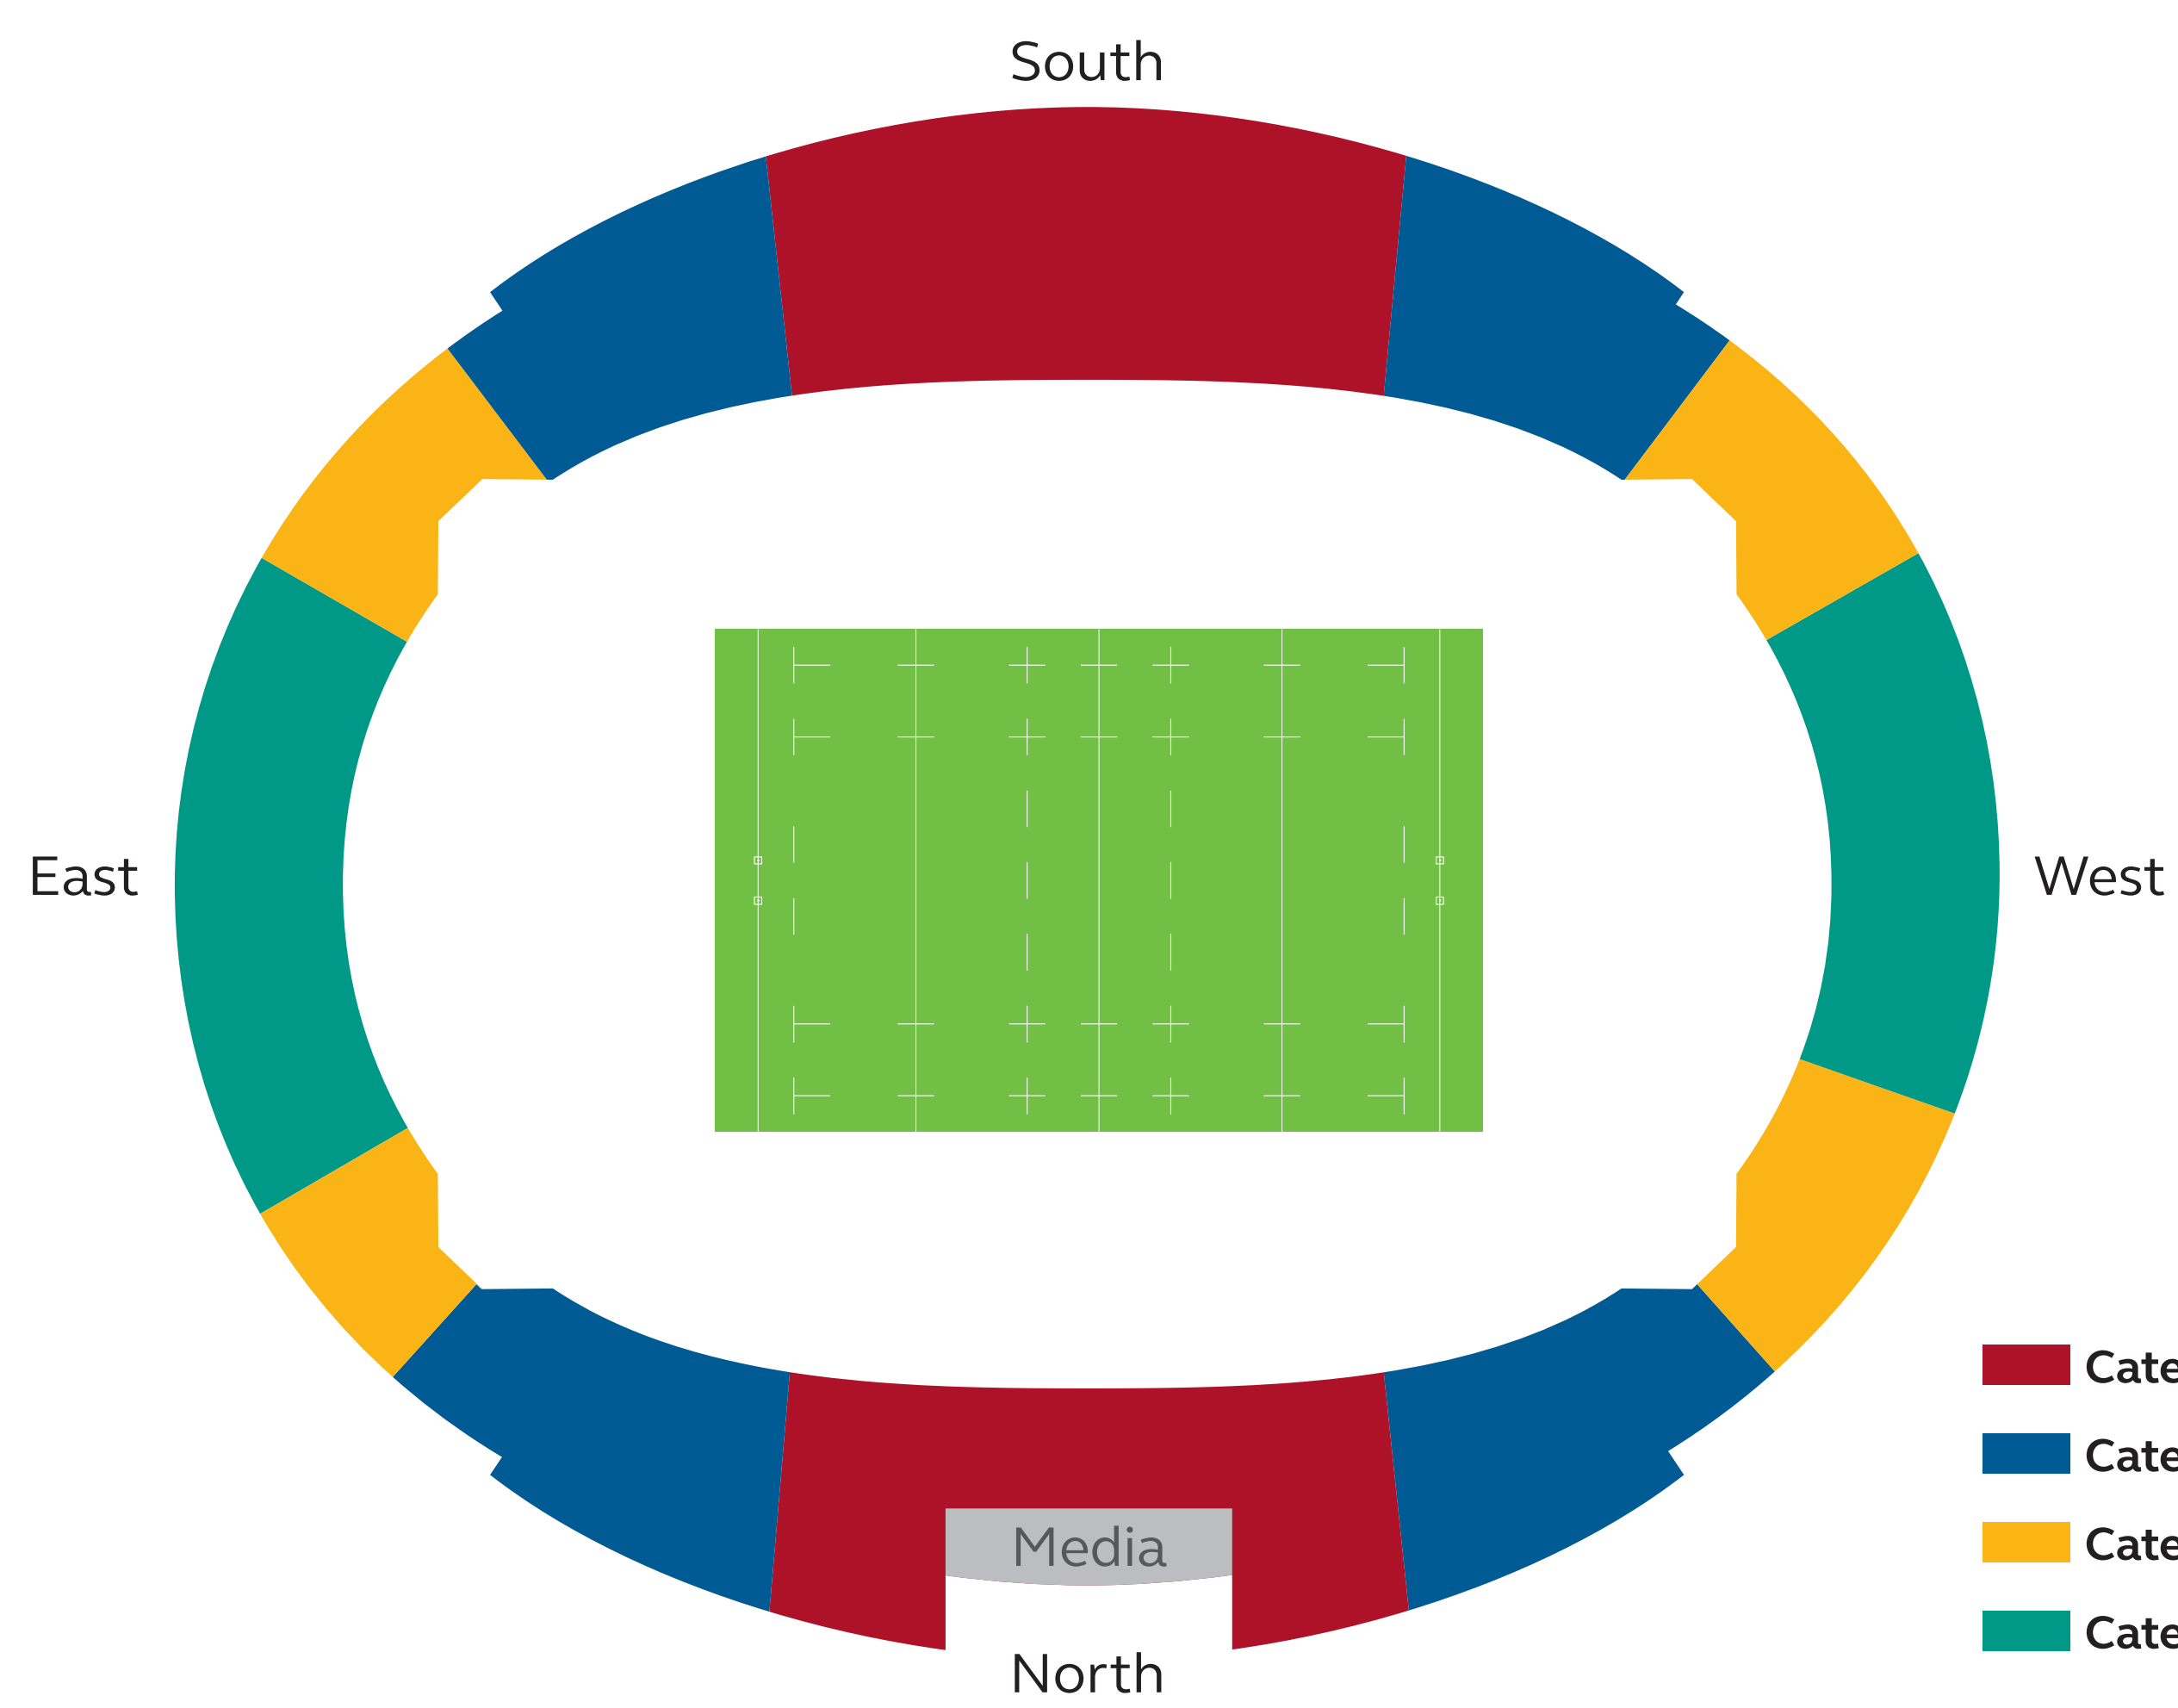

Kumamoto Stadium

- Category A
- Category B
- Category C
- Category D