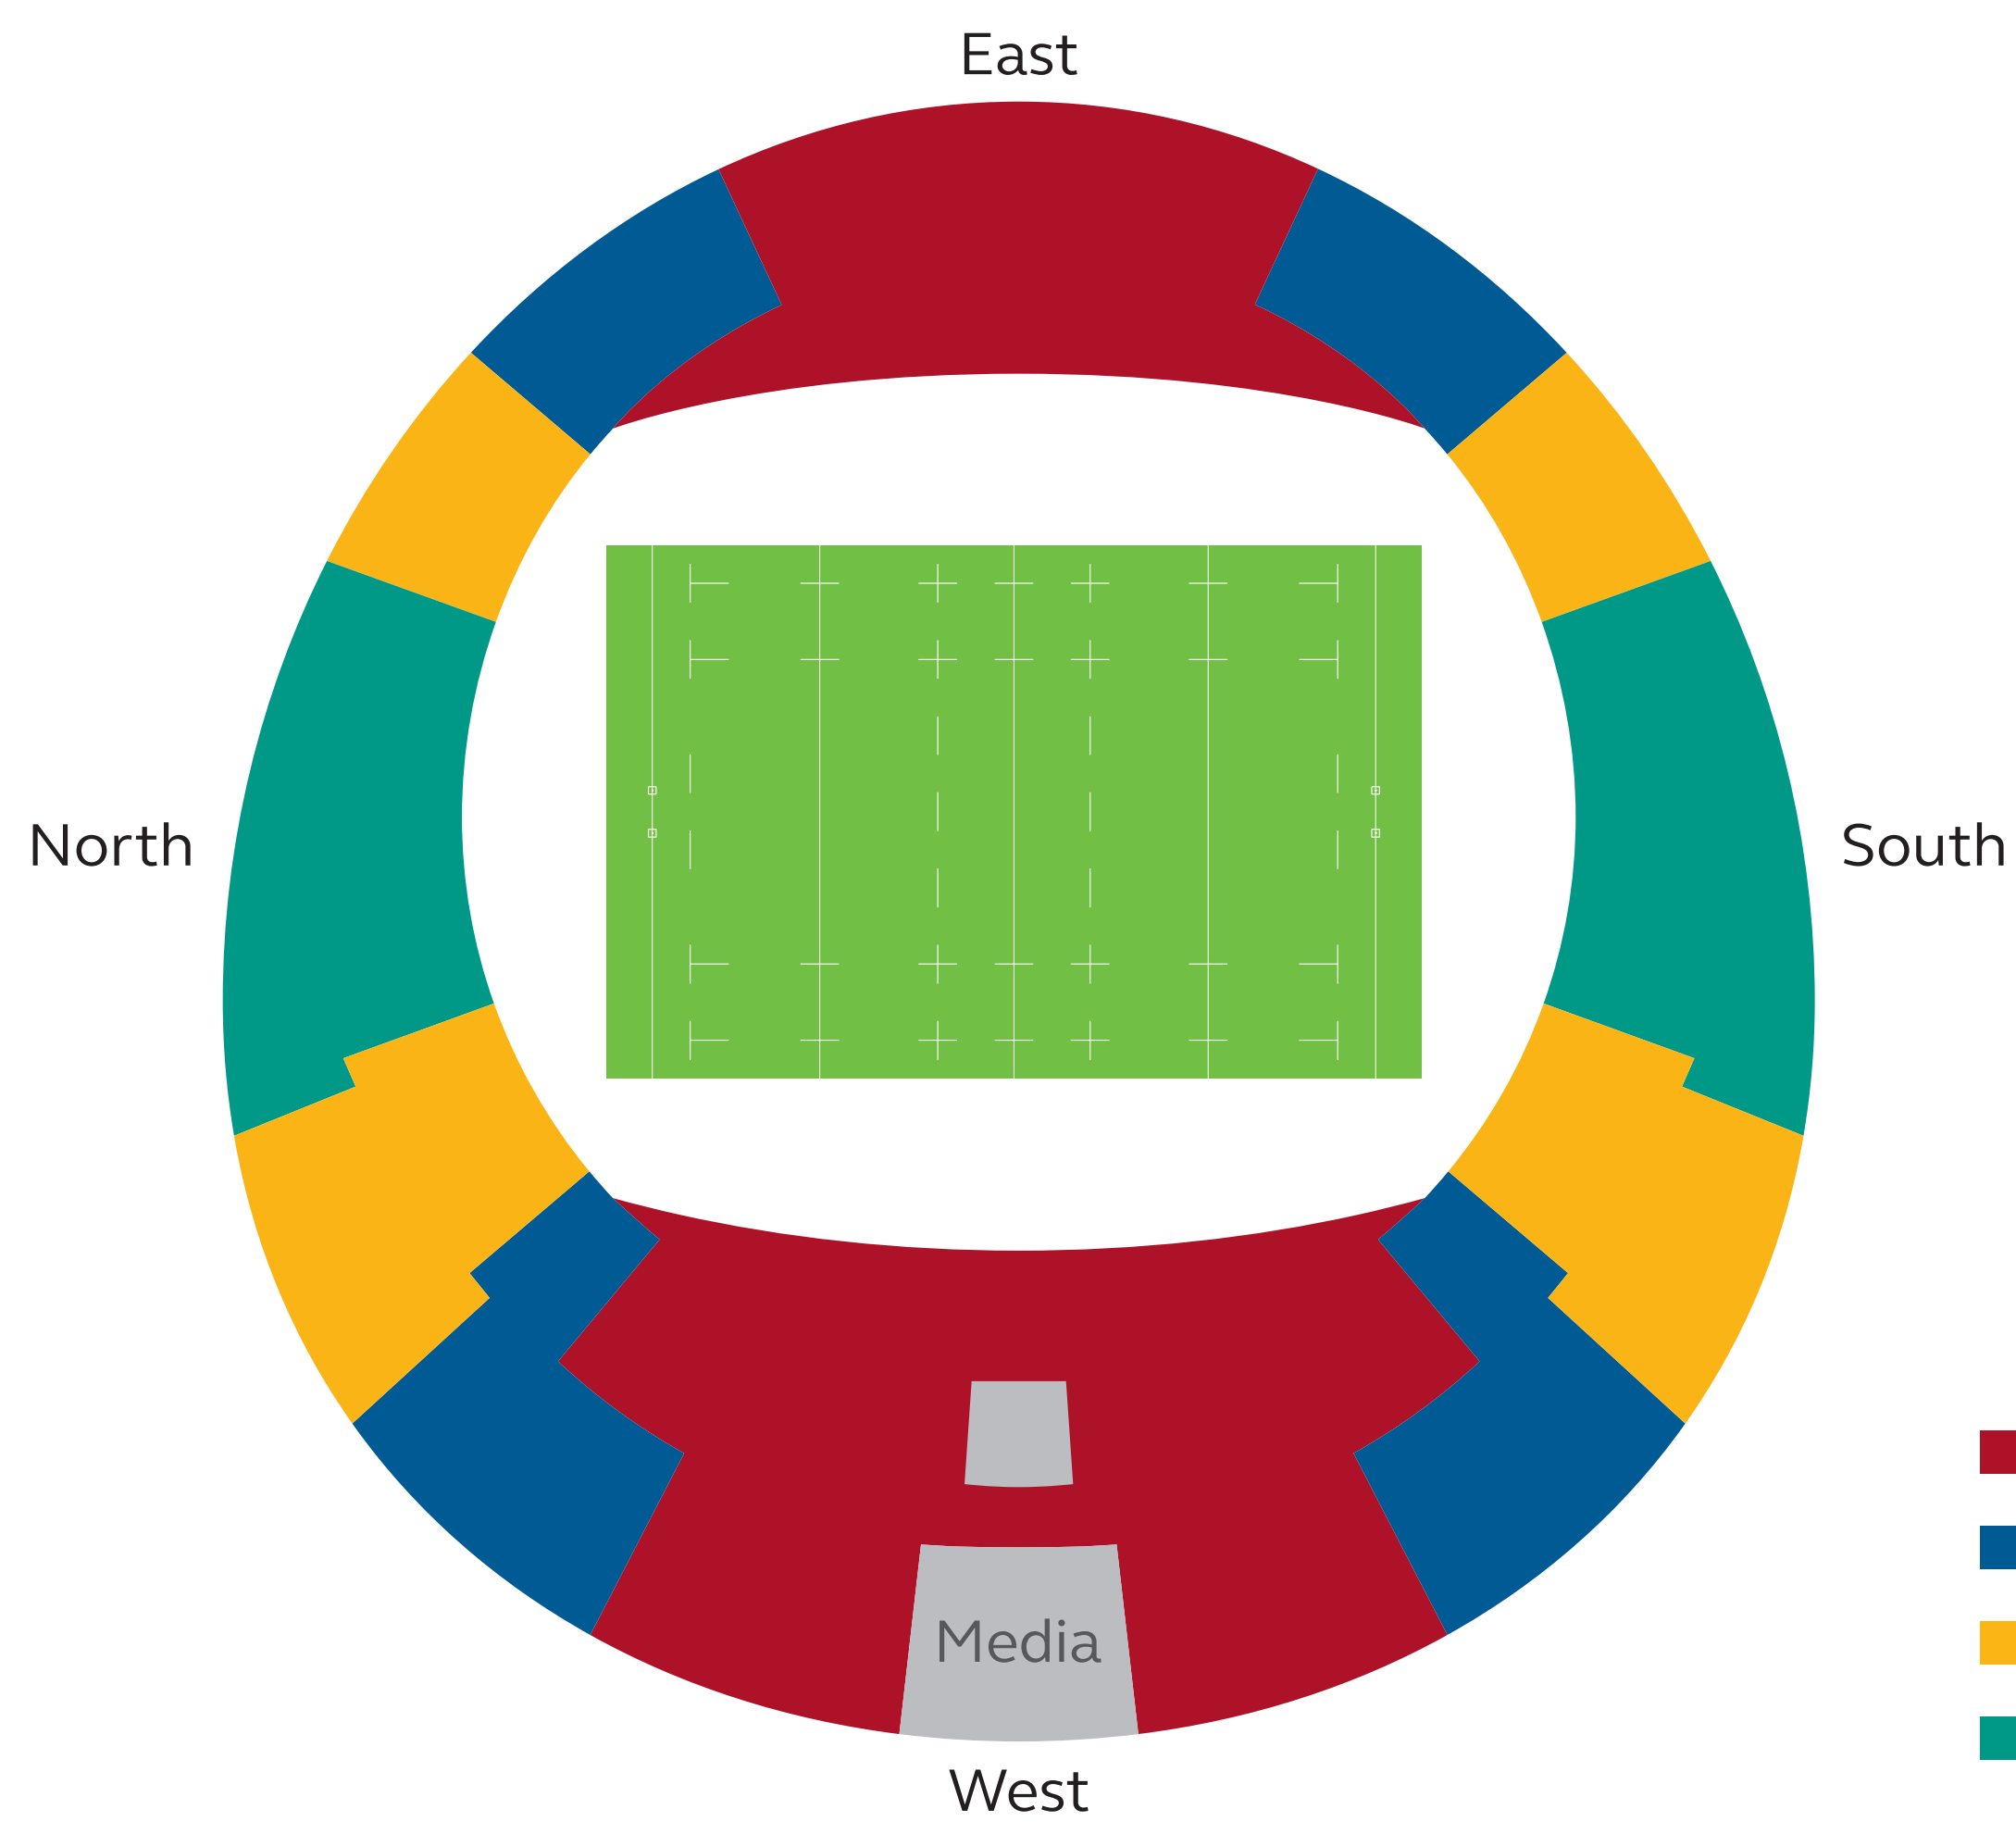

**Sapporo Dome**

**Kamaishi Recovery Memorial Stadium**

**Kumagaya Rugby Stadium**

**Tokyo Stadium**

**International Stadium Yokohama**

**Shizuoka Stadium Ecopa**

### City of Toyota Stadium

- Category A
- Category B
- Category C
- Category D

### Kumamoto Stadium

- Category A
- Category B
- Category C
- Category D