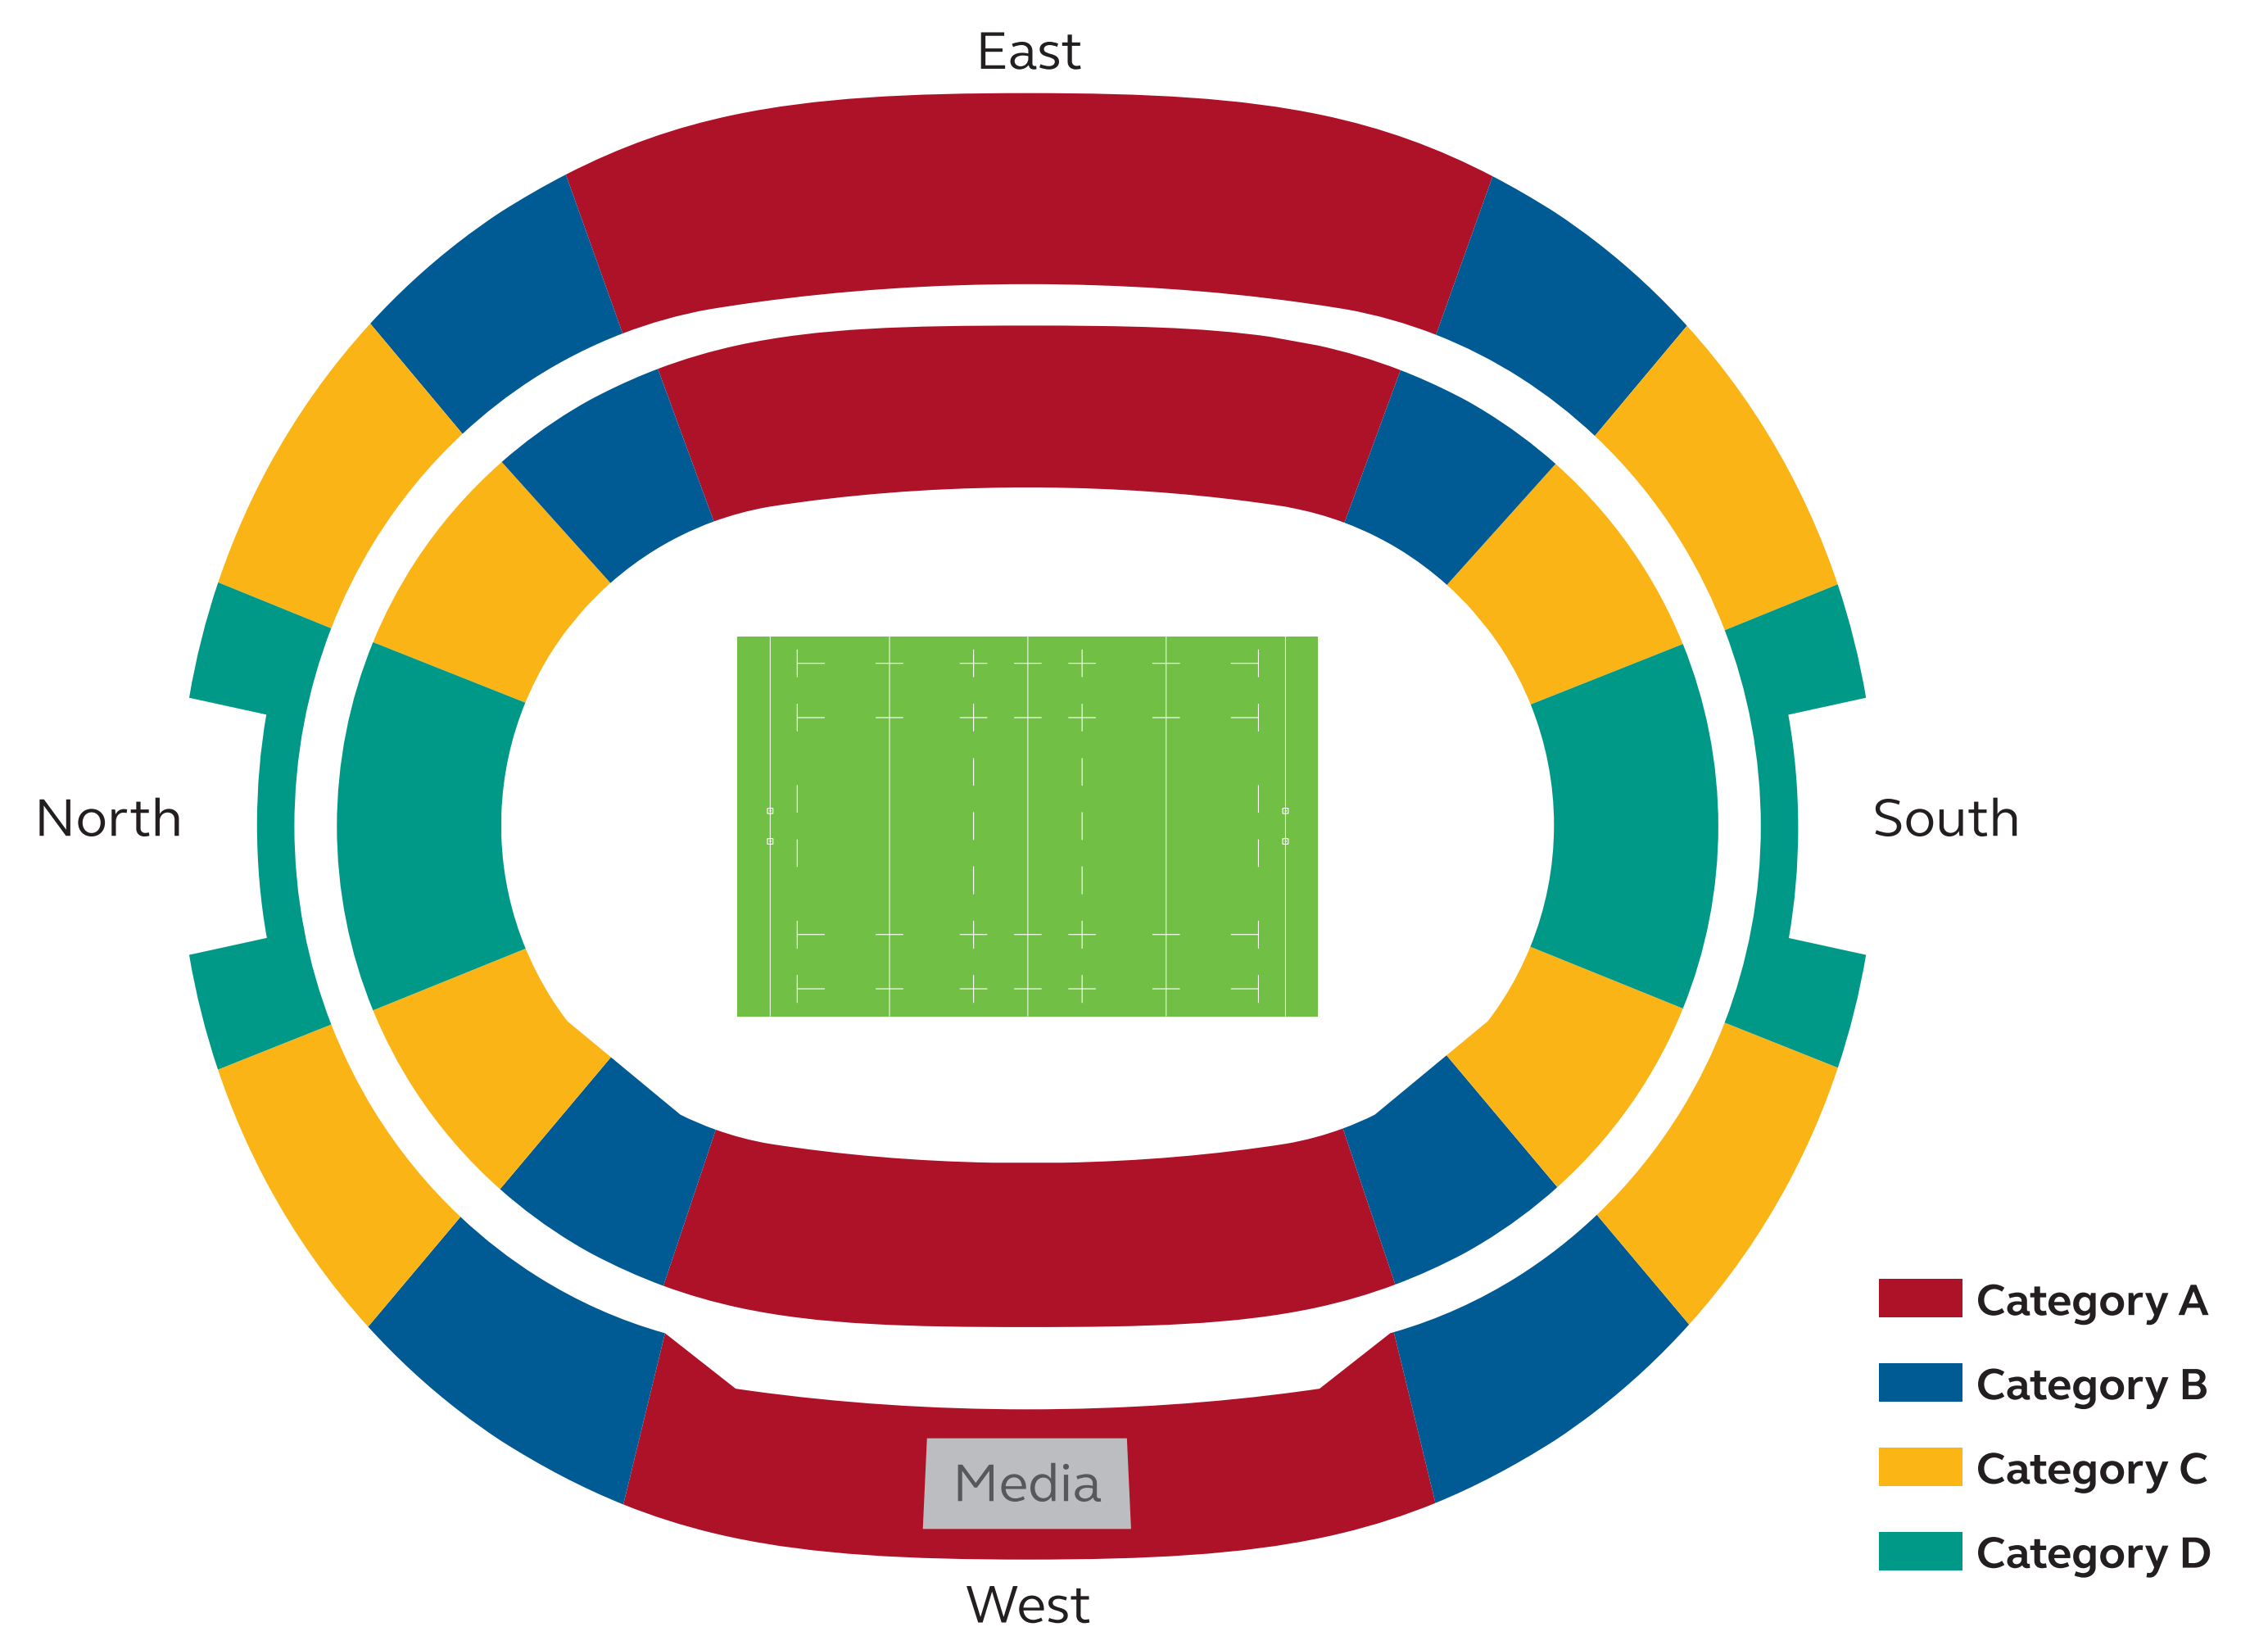

**Sapporo Dome**

**Kamaishi Recovery Memorial Stadium**

**Kumagaya Rugby Stadium**

**Tokyo Stadium**

**International Stadium Yokohama**

**Shizuoka Stadium Ecopa**

### City of Toyota Stadium

- Category A
- Category B
- Category C
- Category D

### Fukuoka Hakatanomori Stadium

- Category A
- Category B
- Category C
- Category D

### Kumamoto Stadium

- Category A
- Category B
- Category C
- Category D