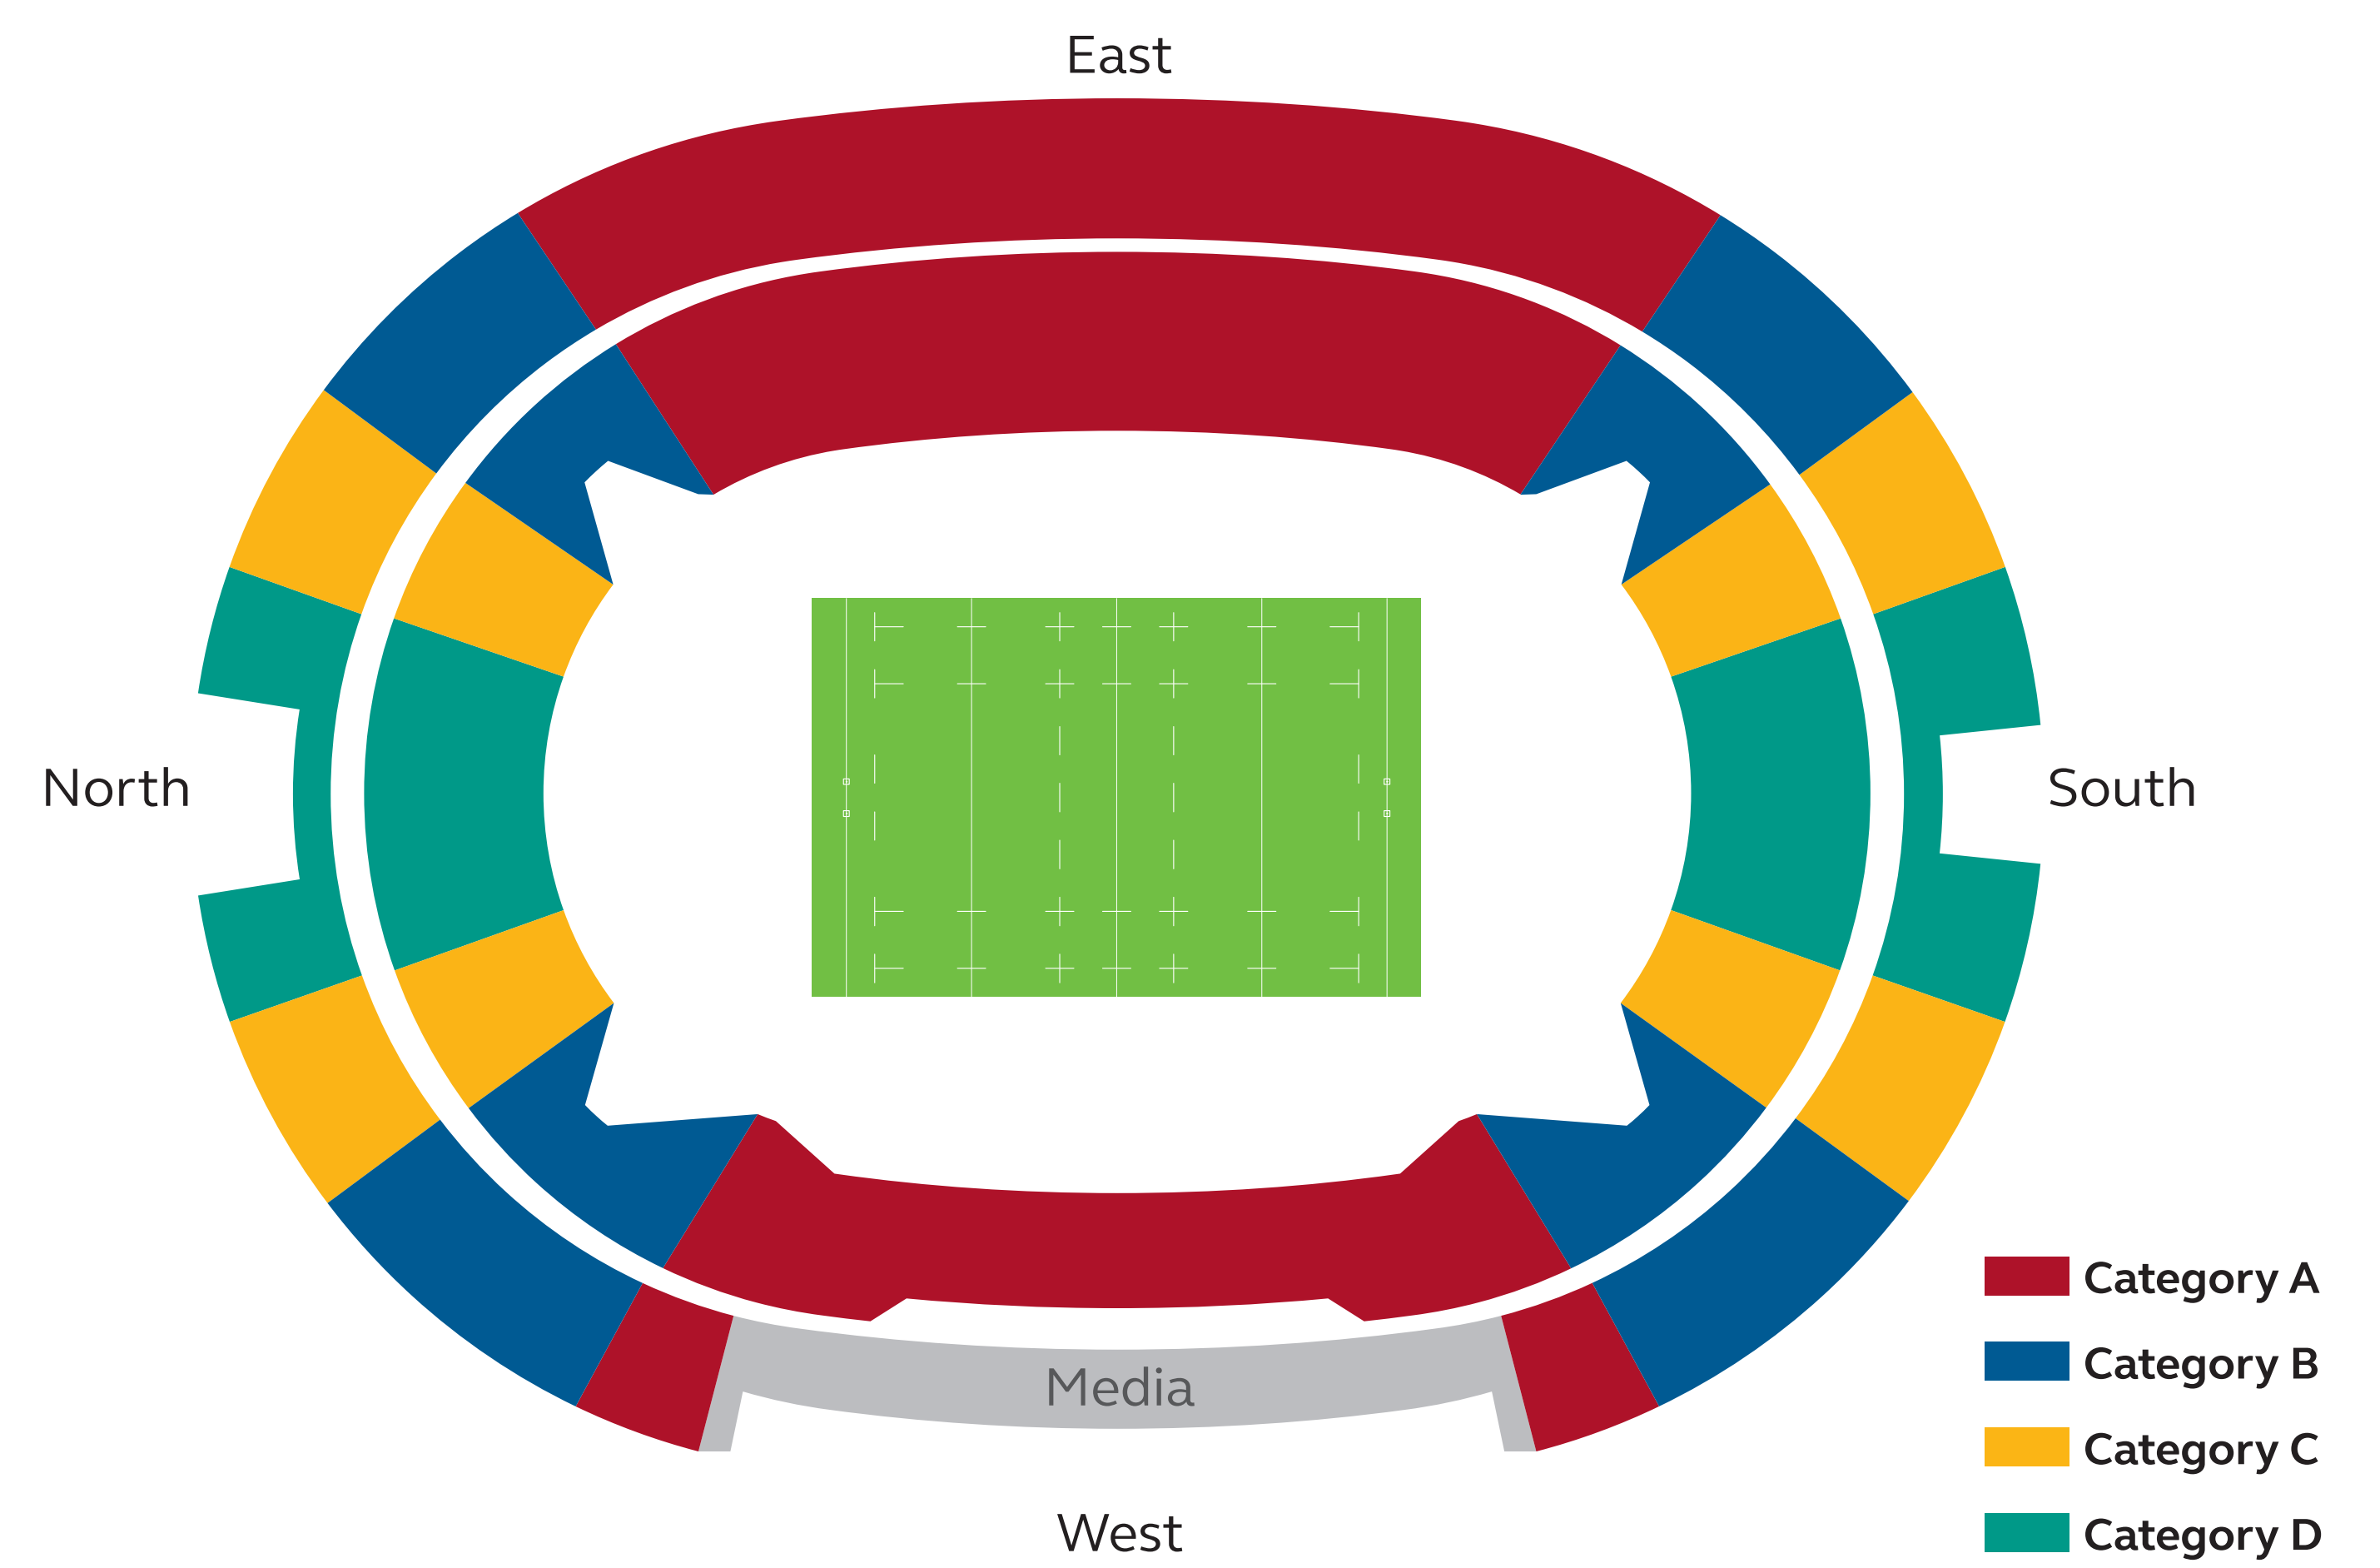

**Sapporo Dome**

**Kamaishi Recovery Memorial Stadium**

**Kumagaya Rugby Stadium**

**Tokyo Stadium**

**International Stadium Yokohama**

**Shizuoka Stadium Ecopa**

### City of Toyota Stadium

- Category A
- Category B
- Category C
- Category D

### Fukuoka Hakatanomori Stadium

- Category A
- Category B
- Category C
- Category D

### Kumamoto Stadium

- Category A
- Category B
- Category C
- Category D