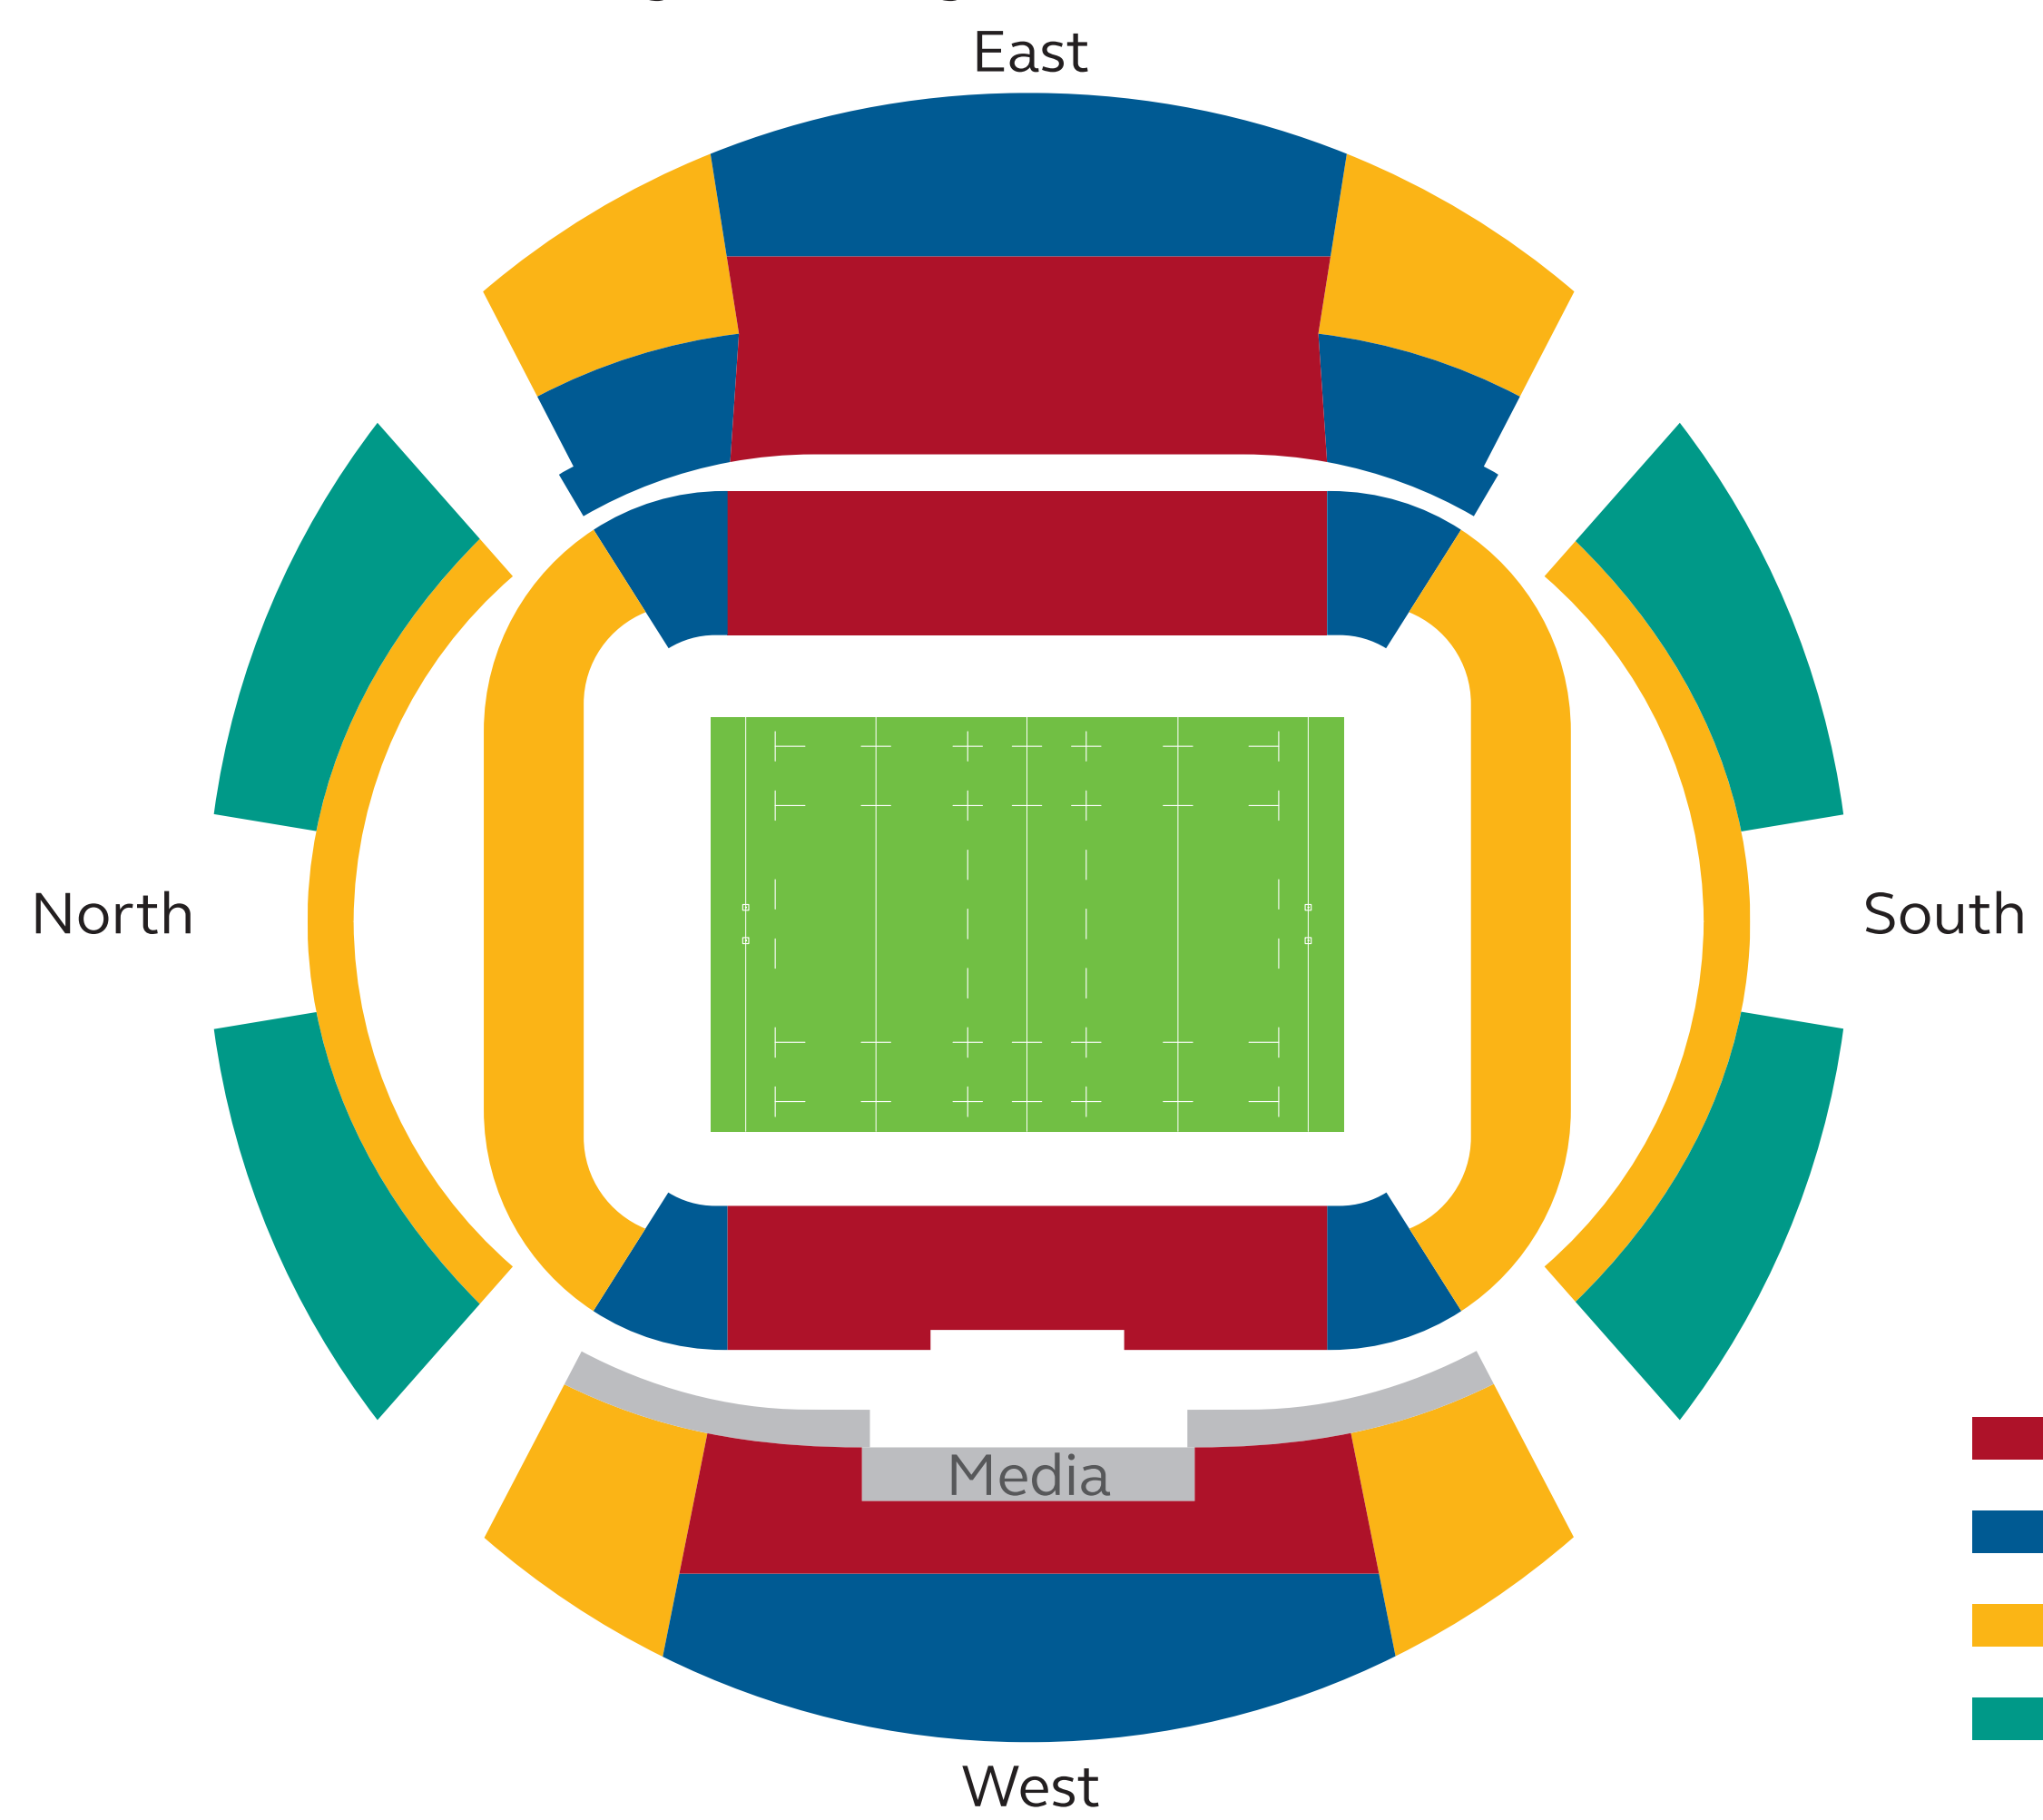

**Sapporo Dome**

**Kamaishi Recovery Memorial Stadium**

**Kumagaya Rugby Stadium**

**Tokyo Stadium**

**International Stadium Yokohama**

**Shizuoka Stadium Ecopa**

### City of Toyota Stadium

- Category A
- Category B
- Category C
- Category D

### Hanazono Rugby Stadium

- Category A
- Category B
- Category C
- Category D

### Kumamoto Stadium

- Category A
- Category B
- Category C
- Category D